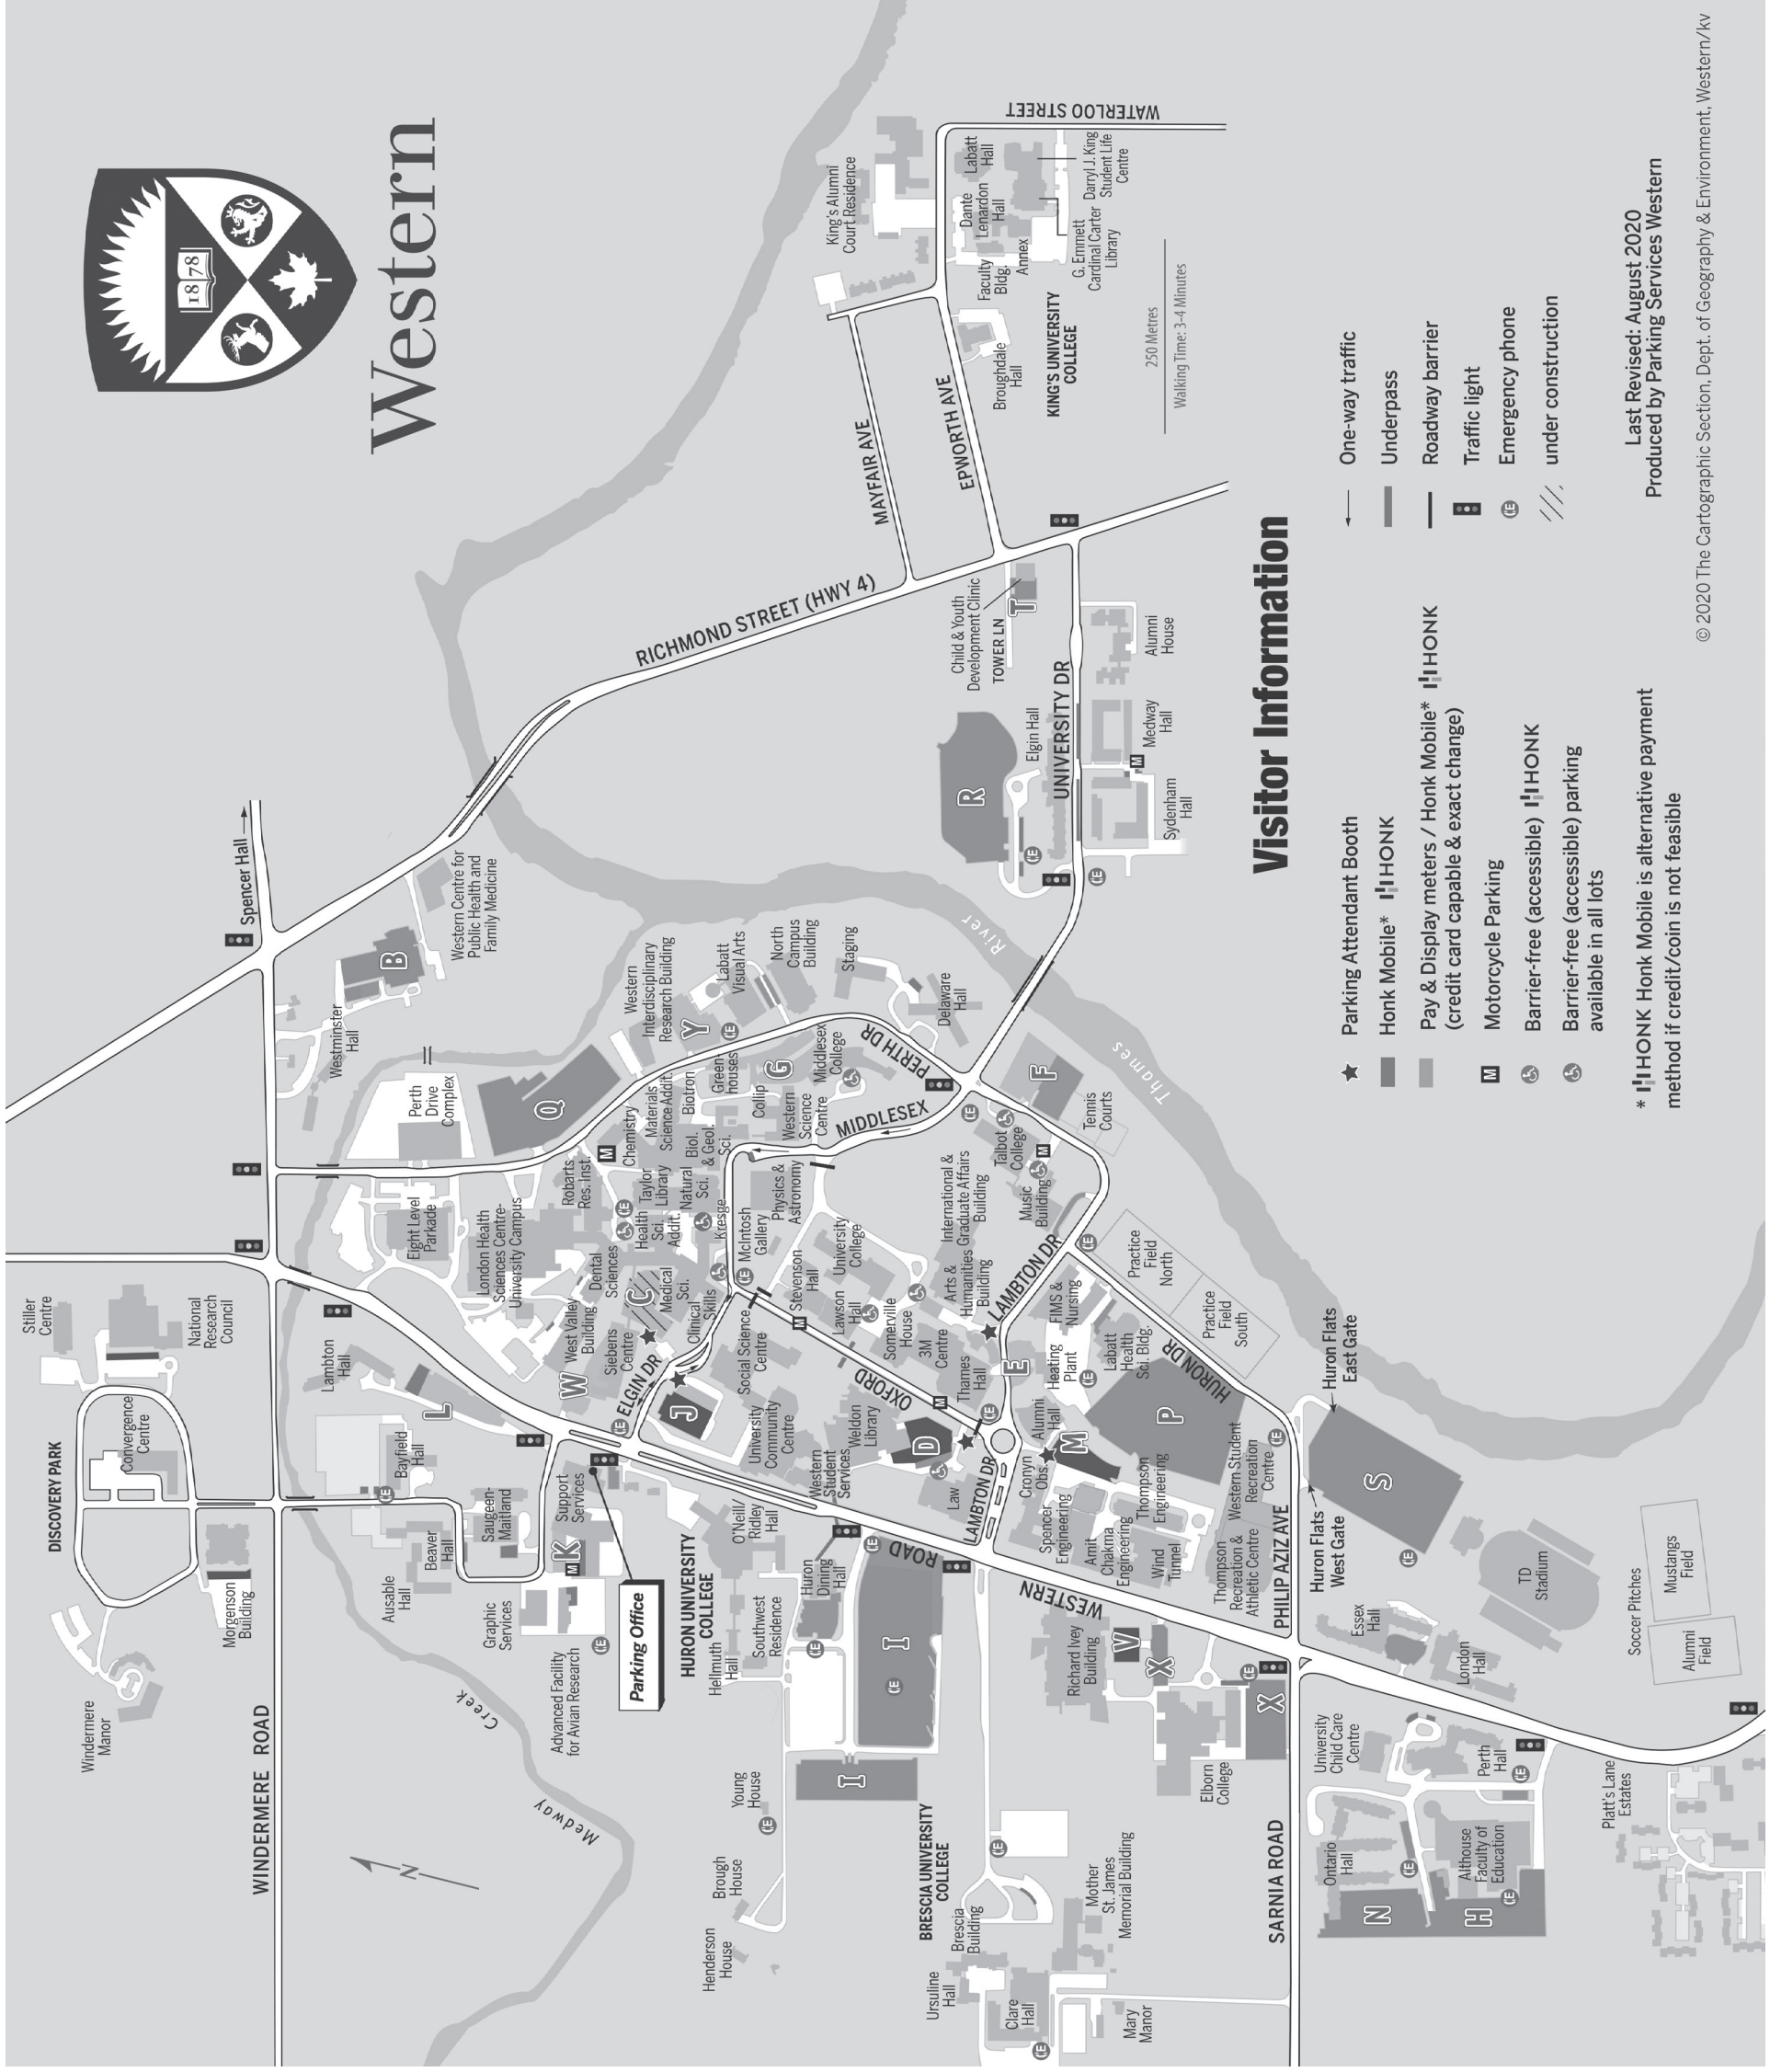

PARKING INFO

Western Parking Permits

- CORE PARKING**
- E** Upper Heating (Reserved permits only)
- F** Talbot
- G** Middlesex
- J** Social Science (Reserved permits only)
- K** Support Services
- L** Lambton
- W** Siebens **fp** (Reserved permits only)
- Y** Visual Arts
- PERIMETER PARKING**
- B** Westminster
- H** Althouse
- I** Springett **fp**
- P** South Valley
- Q** Chemistry
- T** Tower Lane
- X** Elborn College **fp**
- STUDENT PARKING**
- H** Althouse **fp**
- I** Springett **fp**
- N** Ontario
- R** Medway **fp**
- S** Huron Flats **fp**
- VISITOR PARKING**
- D** D.B. Weldon
- J** Social Science
- M** Alumni / Thompson
- V** Ivey (RESTRICTED PARKING)
- PATIENT LOTS**
- C** Medical Science
- Plus Fowler Clinic (Kent Dr.)
- UNIVERSITY APARTMENT PARKING**
- An apartment permit is required
- WEEKEND FREE PARKING** **fp**

Lots identified by the **fp** icon have free parking from Fridays at 5pm to Mondays at 7am. **The Siebens free parking begins Fridays at 7pm.

Visitor Information

- ★ Parking Attendant Booth
- Honk Mobile* **HONK**
- Pay & Display meters / Honk Mobile* **HONK** (credit card capable & exact change)
- Motorcycle Parking
- ♿ Barrier-free (accessible) **HONK**
- ♿ Barrier-free (accessible) parking available in all lots
- One-way traffic
- Underpass
- Roadway barrier
- ⚡ Traffic light
- ☎ Emergency phone
- /// under construction

* **HONK** Honk Mobile is alternative payment method if credit/coin is not feasible

Last Revised: August 2020
Produced by Parking Services Western